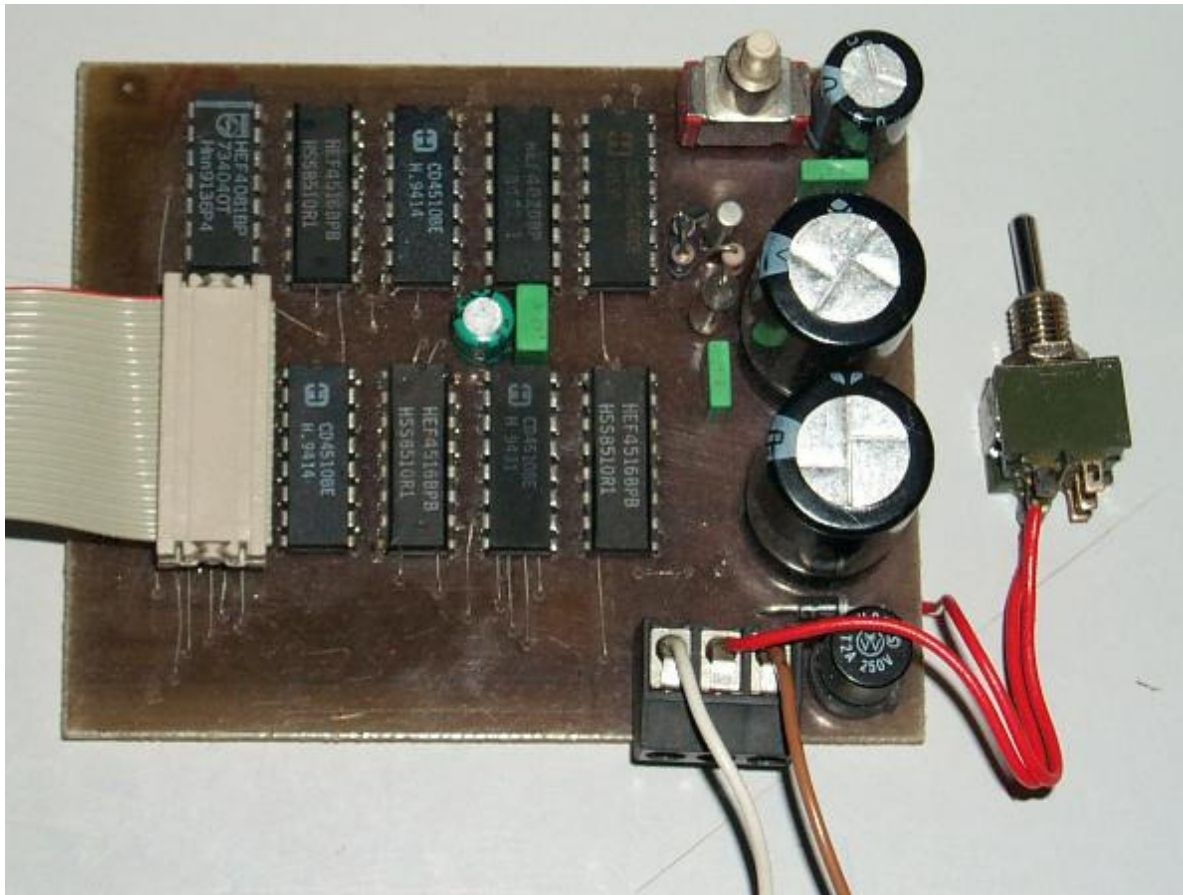

CaClo LCD Display with SMD driver components and backlight

Title: Car Clock - CaClo		
Size: A3	Number:	Revision:
Date: 1-Sep-2001	Sheet of	
File: C:\KeithSniff\Projects\CarClo\CaClo.cad		