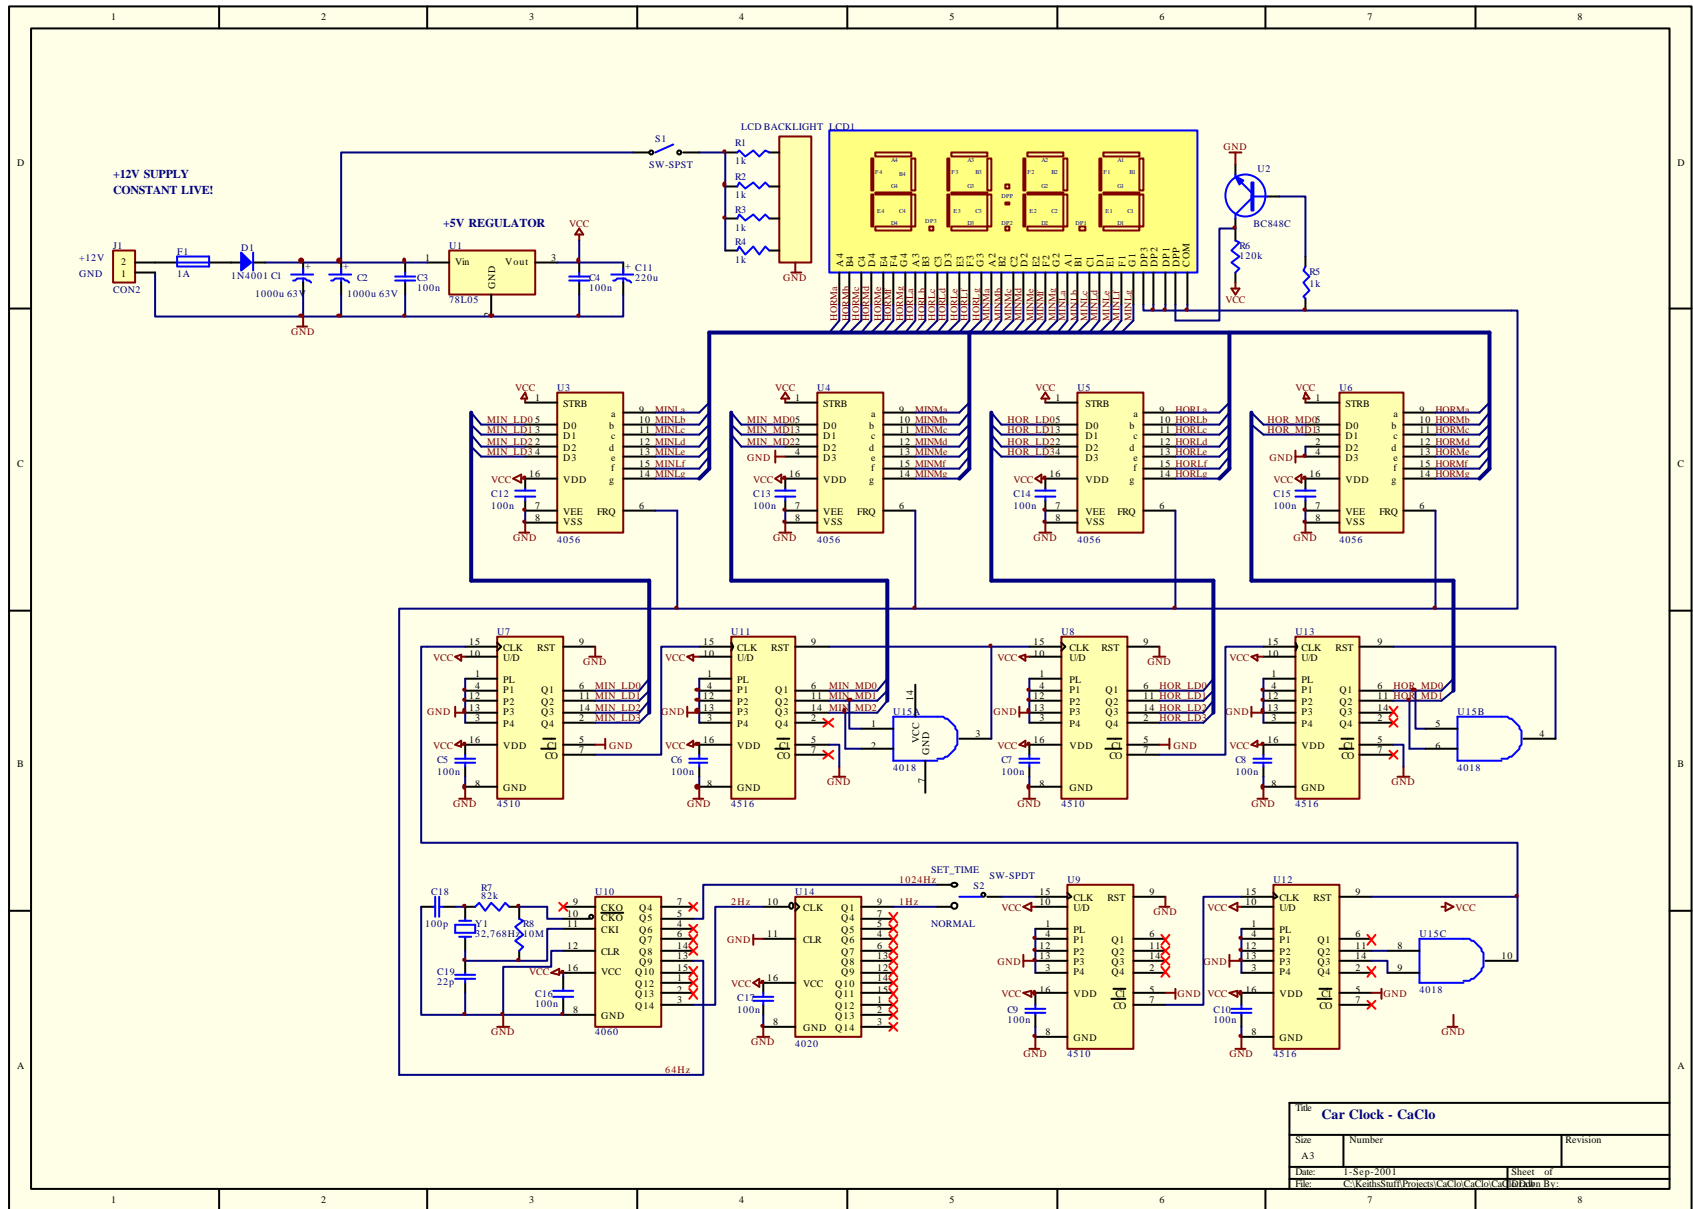

CaClo LCD Display with SMD driver components and backlight

Title: Car Clock - CaClo		
Size: A3	Number:	Revision:
Date: 1-Sep-2001	Sheet of	
File: C:\KeithSniff\Projects\CarClo\CaClo.cad		