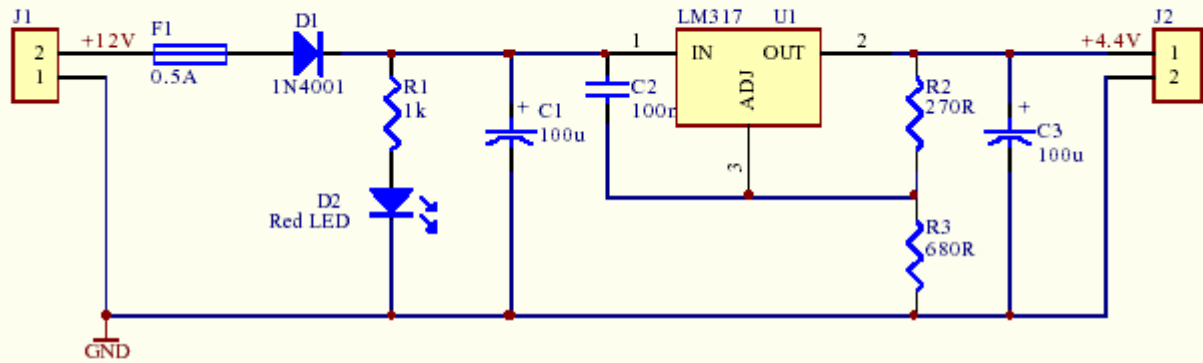

Portable CD Player Kit

POWER SUPPLY CASE

CIGARETTE LIGHTER CONNECTOR

CD POWER CONNECTOR

TAPE CASSETTE CASE

STEREO TAPE HEAD

3,5MM STEREO PLUG