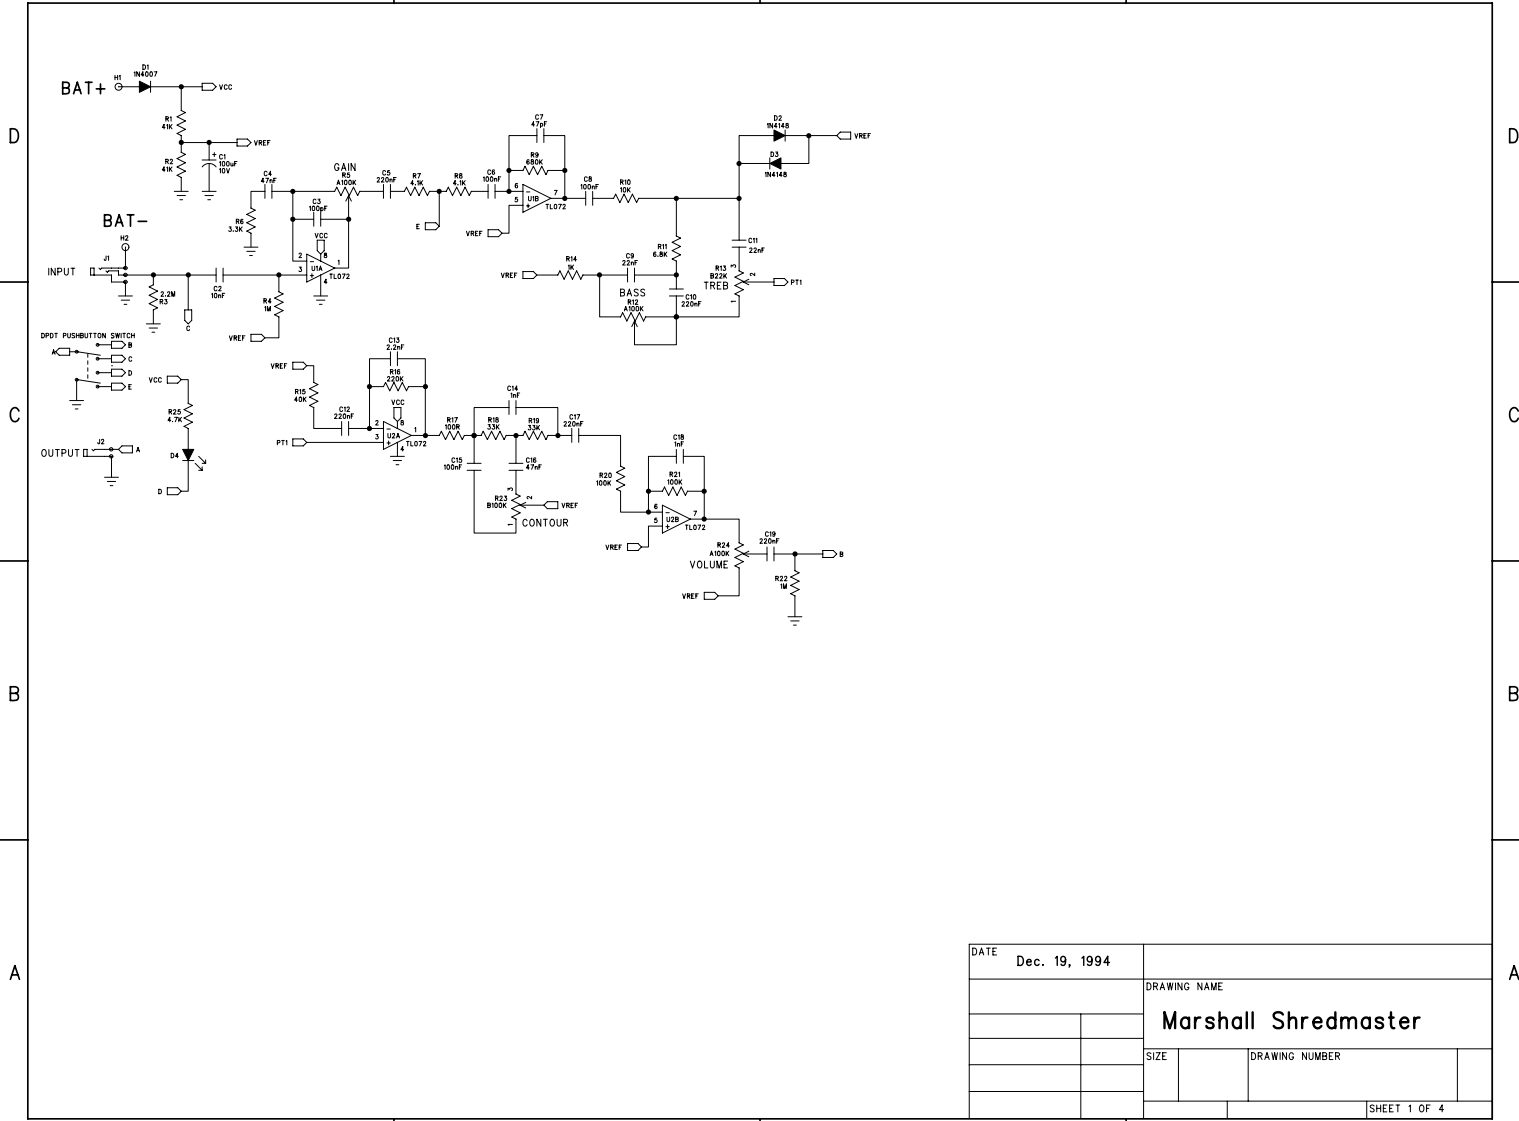

4

3

2

1

DATE	Dec. 19, 1994	DRAWING NAME	
		Marshall Shredmaster	
SIZE		DRAWING NUMBER	
SHEET 1 OF 4			